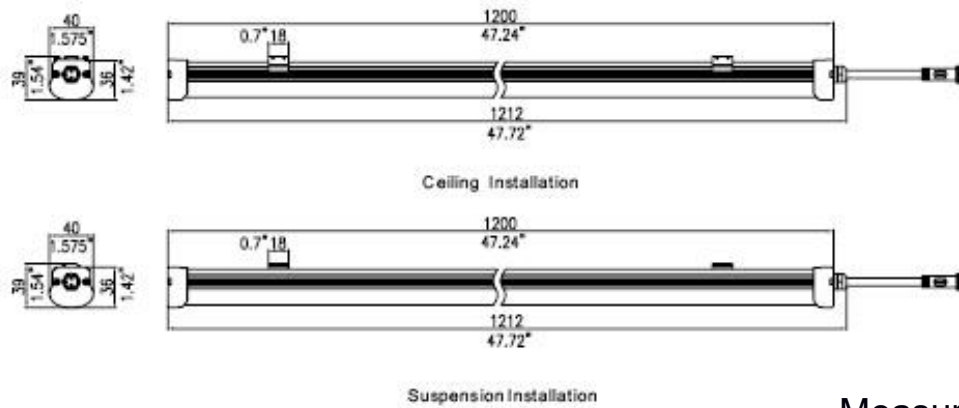

SPECIFICATION

MODEL	EGL-25C-XRB
Standard Power Rated	25W
Power	25 ~ 32W
PPFD (Distance 250mm)	56.342 $\mu\text{mol}/\text{m}^2\text{s}$
Colour	Red-Blue
Red/ Blue Ratio	3:1
Beam Angle	120°
Power Supply Input	Isolated Built-in Driver
Input Voltage	AC 100 - 240V (50 - 60 Hz)
Power Factor	0.9
Harmonic Distortion	< 15%
Power Efficacy	> 85%
IP Rating	IP65
Operating Temperature	-20 to 45°C
Nominal Lifespan	50,000 hours
Certifications	SAA CE PSE Rohs
Application	For leafy vegetables
Available in	2ft, 3ft, 4ft, 5ft (Also customizable to any length to fit)

FOR PLANT/ FUNGUS CULTIVATION
EZYGRO MINI-INTEGRATED TUBE

EZYGRO SERIES

Highly Durable with
IP65-rating

Dimensions

Measurement in 'mm'

Photometric Characteristics

EZYGRO Mini-Integrated Tube 25W @ 220V 50/60Hz

2

3

4

5

- Series Code:** EGL = EZYGRO Mini-Integrated Tube
- Input Power:** 25 = 25W; 30 = 30W; 60 = 60W
- Length:** A – 2ft; B – 3ft; C – 4 ft; D – 5ft
- Light Source:** XRW – Red-White LED; XRB – Red-Blue LED; FRW – Far Red-Red-White LED; XCW – White LED
- Dimmable Option:** D - Dimmable; N - Non Dimmable