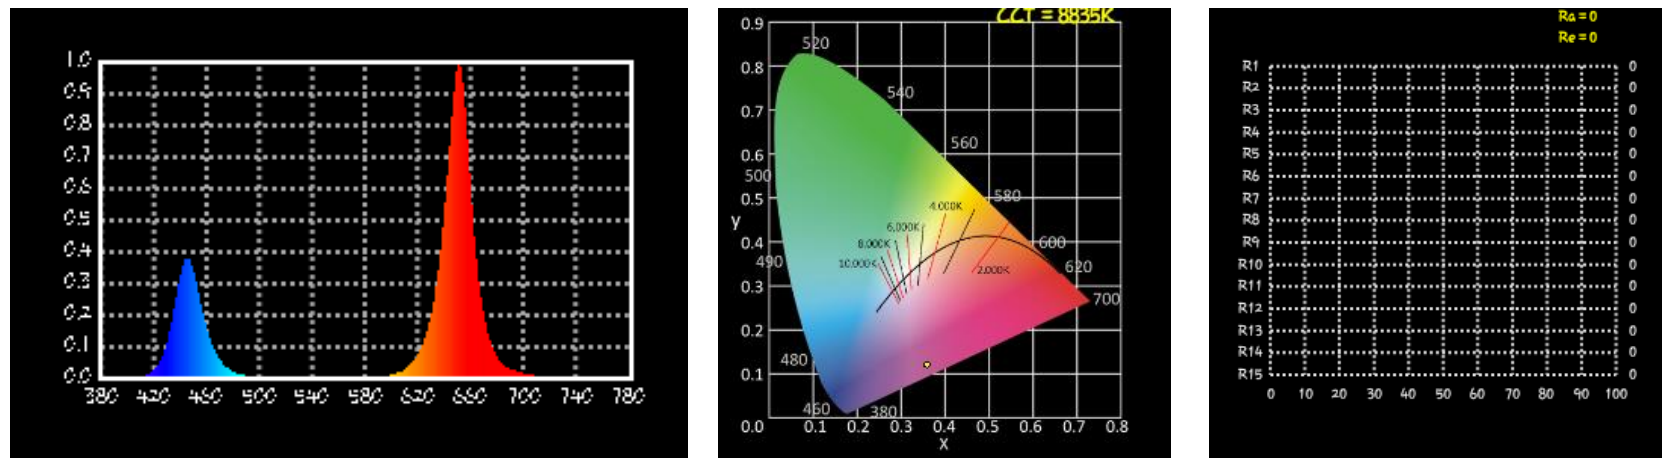

SPECIFICATION

MODEL	EGL-25C-XRB
Standard Power Rated	25W
Power	25 ~ 32W
PPFD (Distance 250mm)	56.342 $\mu\text{mol}/\text{m}^2\text{s}$
Colour	Red-Blue
Red/ Blue Ratio	3:1
Beam Angle	120°
Power Supply Input	Isolated Built-in Driver
Input Voltage	AC 100 - 240V (50 - 60 Hz)
Power Factor	0.9
Harmonic Distortion	< 15%
Power Efficacy	> 85%
IP Rating	IP65
Operating Temperature	-20 to 45°C
Nominal Lifespan	50,000 hours
Certifications	SAA CE PSE Rohs
Application	For leafy vegetables
Available in	2ft, 3ft, 4ft, 5ft (Also customizable to any length to fit)

FOR PLANT/ FUNGUS CULTIVATION
EZYGRO MINI-INTEGRATED TUBE

EZYGRO SERIES

Highly Durable with
IP65-rating

Dimensions

Measurement in 'mm'

Photometric Characteristics

EZYGRO Mini-Integrated Tube 25W @ 220V 50/60Hz

2

3

4

5

- Series Code:** EGL = EZYGRO Mini-Integrated Tube
- Input Power:** 25 = 25W; 30 = 30W; 60 = 60W
- Length:** A – 2ft; B – 3ft; C – 4 ft; D – 5ft
- Light Source:** XRW – Red-White LED; XRB – Red-Blue LED; FRW – Far Red-Red-White LED; XCW – White LED
- Dimmable Option:** D - Dimmable; N - Non Dimmable