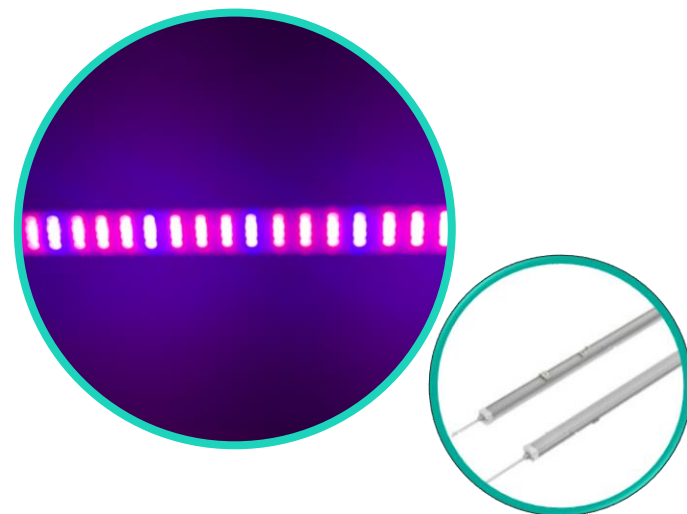

A-LITE® Integrated Tube Series are specially designed for usage in area that have high humidity and also, is suitable for either indoor or outdoor usage. Coming with a IP65 Rating, the light is waterproof and also easy to install on any setup. Combination of Red-Blue light spectrum designed for crops that require enhancement for both leaf and root growth. This series of light is suitable for crops such as red radish, lettuces and so on.

SPECIFICATION

MODEL	EGL-25C-XRB
Standard Power Rated	25W
Power	25 ~ 32W
PPFD (Distance 250mm)	56.342 $\mu\text{mol}/\text{m}^2\text{s}$
Colour	Red-Blue
Red/ Blue Ratio	3:1
Beam Angle	120°
Power Supply Input	Isolated Built-in Driver
Input Voltage	AC 100 - 240V (50 - 60 Hz)
Power Factor	0.9
Harmonic Distortion	< 15%
Power Efficacy	> 85%
IP Rating	IP65
Operating Temperature	-20 to 45°C
Nominal Lifespan	50,000 hours
Certifications	SAA CE PSE Rohs
Application	For leafy vegetables
Available in	2ft, 3ft, 4ft, 5ft (Also customizable to any length to fit)

FOR PLANT/ FUNGUS CULTIVATION
EZYGRO MINI-INTEGRATED TUBE

EZYGRO SERIES

Highly Durable with
IP65-rating

Dimensions

Measurement in 'mm'

Photometric Characteristics

EZYGRO Mini-Integrated Tube 25W @ 220V 50/60Hz

2

3

4

5

- Series Code:** EGL = EZYGRO Mini-Integrated Tube
- Input Power:** 25 = 25W; 30 = 30W; 60 = 60W
- Length:** A – 2ft; B – 3ft; C – 4 ft; D – 5ft
- Light Source:** XRW – Red-White LED; XRB – Red-Blue LED; FRW – Far Red-Red-White LED; XCW – White LED
- Dimmable Option:** D - Dimmable; N - Non Dimmable