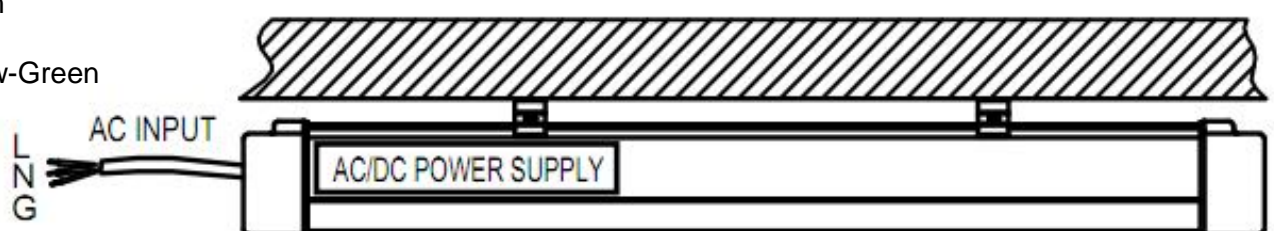

SPECIFICATION

MODEL	EGL-25C-XRB
Standard Power Rated	25W
Power	25 ~ 32W
PPFD (Distance 250mm)	56.342 $\mu\text{mol}/\text{m}^2\text{s}$
Colour	Red-Blue
Red/ Blue Ratio	3:1
Beam Angle	120°
Power Supply Input	Isolated Built-in Driver
Input Voltage	AC 100 - 240V (50 - 60 Hz)
Power Factor	0.9
Harmonic Distortion	< 15%
Power Efficacy	> 85%
IP Rating	IP65
Operating Temperature	-20 to 45°C
Nominal Lifespan	50,000 hours
Certifications	SAA CE PSE Rohs
Application	For leafy vegetables
Available in	2ft, 3ft, 4ft, 5ft (Also customizable to any length to fit)

2

3

4

5

- Series Code:** EGL = EZYGRO Mini-Integrated Tube
- Input Power:** 25 = 25W; 30 = 30W; 60 = 60W
- Length:** A – 2ft; B – 3ft; C – 4 ft; D – 5ft
- Light Source:** XRW – Red-White LED; XRB – Red-Blue LED; FRW – Far Red-Red-White LED; XCW – White LED
- Dimmable Option:** D - Dimmable; N - Non Dimmable

Installation Information

Colour to Wire Legend

- Live: Brown
- Neutral: Blue
- Ground: Yellow-Green

There is no need to install any inductive or electronic ballasts as this model has a built-in driver design. You can connect it to power supply within 85 ~ 265 V A/C directly.